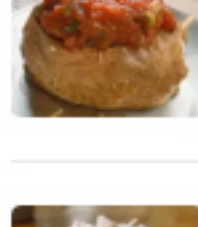

## YUBU

**YUBU Tuna** \$4.99

Tuna with Sauce

**YUBU Spicy Tuna** \$4.99

Spicy Tuna with Spicy Sauce

**YUBU Salmon** \$4.99

Marinated salmon cubes nestled in a savory tofu pocket.

**YUBU Spicy Salmon** \$4.99

Spicy Salmon with Spicy Sauce

**YUBU Ground Spicy Tuna** \$4.99

Ground Spicy Tuna with Sauce

**YUBU Crabmeat** \$3.99

Imitation crab meat and mayonnaise. Allergen Alert. Our imitation crabmeat contains Fish, shellfish (crab) Soy, egg, and sugar.