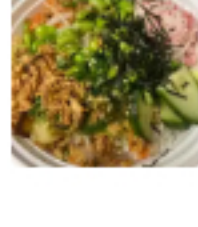

## Most Popular

**Classic Ahi Tuna Poke Pop Bowl** \$14.99

Ahi tuna, seaweed salad, green onions, onion, cucumber, edamame, masago(Out of Stock), crab salad[(Allergen Alert)Fish, shellfish (crab)Soy, egg,...

**Classic Salmon Poke Pop Bowl** \$14.99

Salmon, seaweed salad, green onions, onion, cucumber, edamame, masago(Out of Stock), crab salad[(Allergen Alert)Fish, shellfish (crab)Soy, egg,...

**Spicy Ahi Tuna Poke Pop Bowl** \$14.99

Spicy ahi tuna, seaweed salad, green onions, onion, cucumber, edamame, masago(Out of Stock), crab salad[(Allergen Alert)Fish, shellfish (crab)Soy, egg,...

**Spicy Salmon Poke Pop Bowl** \$14.99

Spicy salmon, seaweed salad, green onions, onion, cucumber, edamame, masago, crab salad[(Allergen Alert)Fish, shellfish (crab)Soy, egg, and sugar], fried...